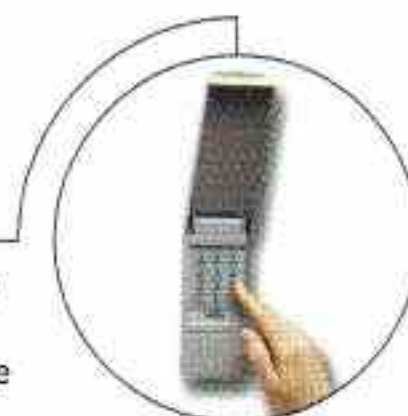

wireless keyless entry with Security+™

Opens and closes when you enter a private 4-digit code. No need for a key or remote control. No wiring. Illuminated for nighttime use. Gives friends, relatives and service people limited access to the home.