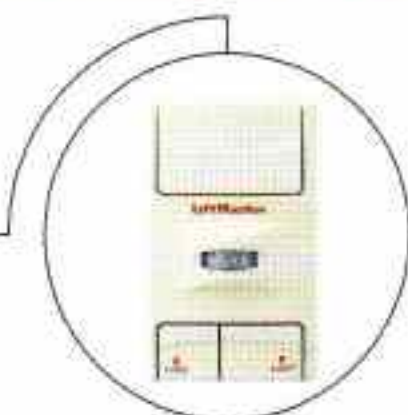

It sees you coming! Turns garage door opener lights on automatically when you enter the garage.

mini 3-button remote control with Security+™

Operate up to 3 garage doors. Turn garage door opener lights on and off. Carry on key chain, in pocket or purse.